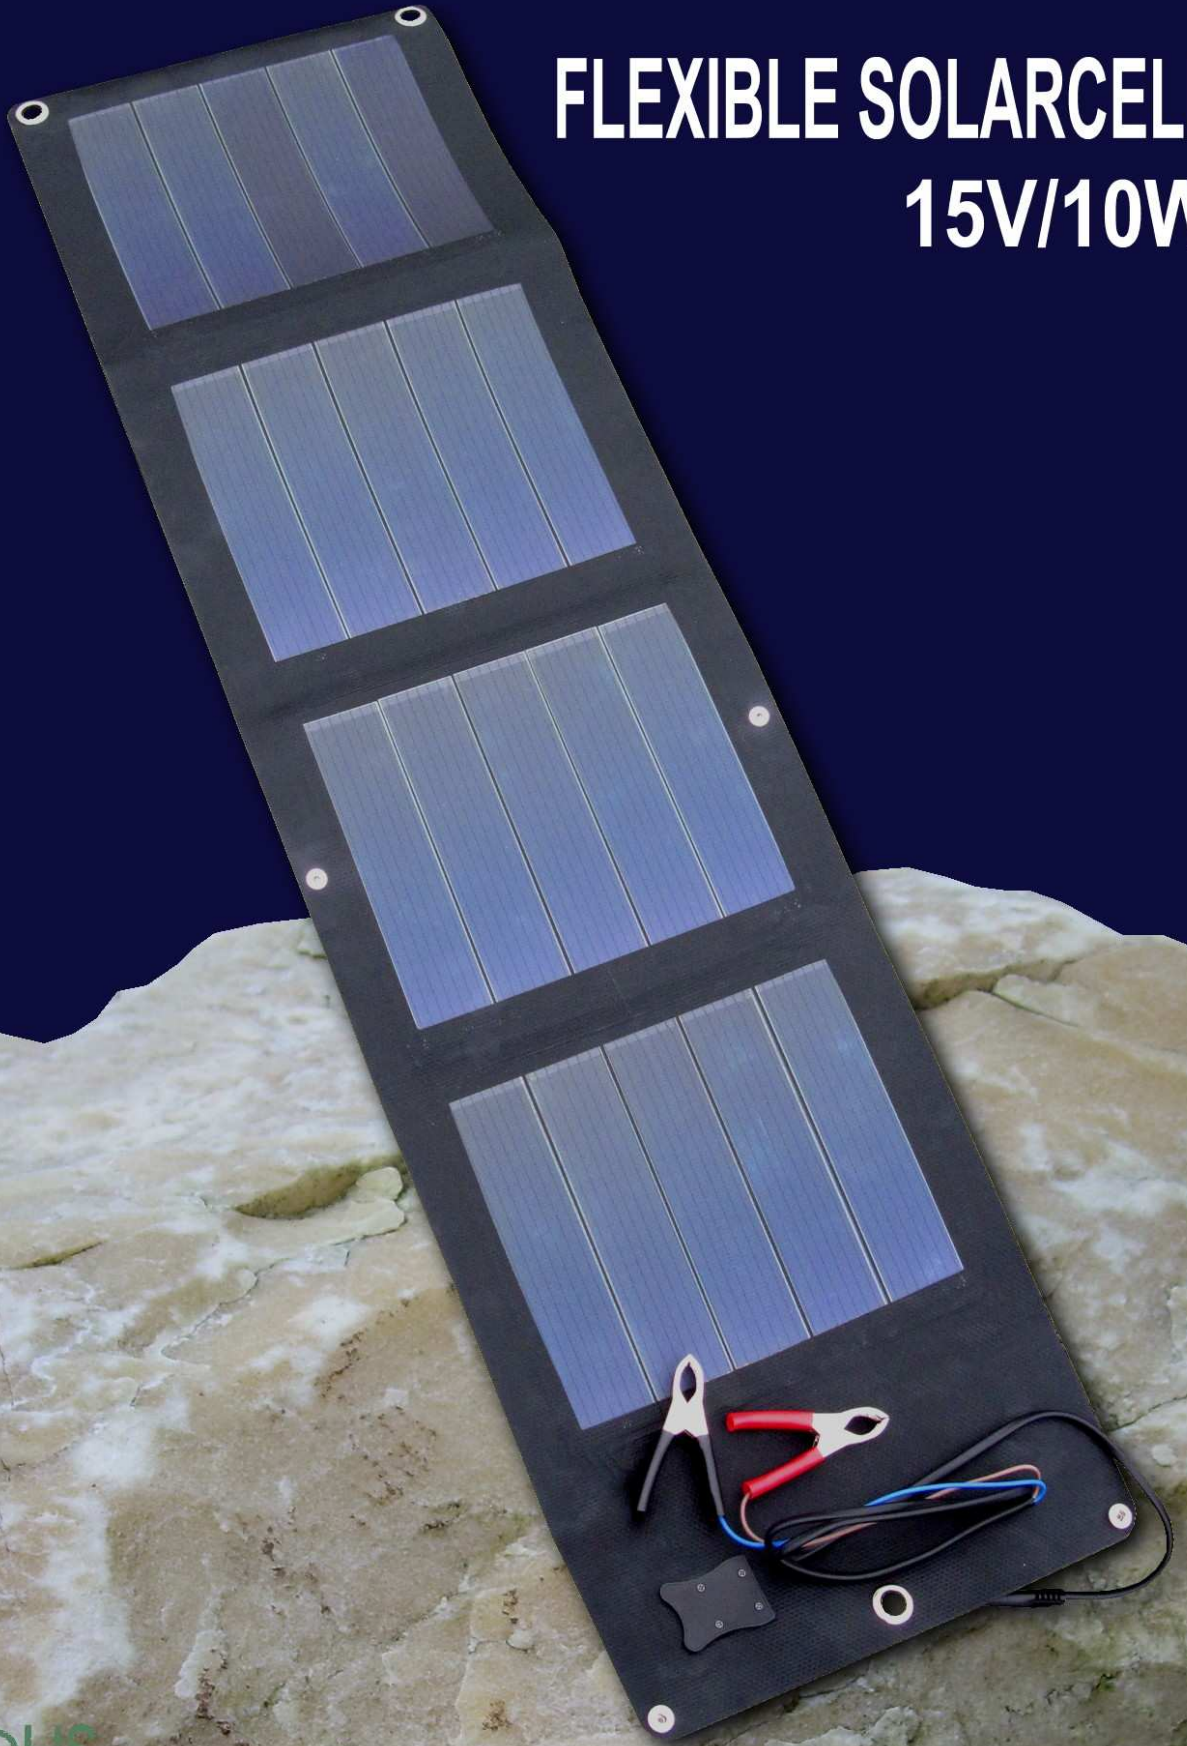

ALBATROSS

POWERplus[®]

FLEXIBLE SOLARCELL
15V/10W

CE ROHS

POWERplus® Albatross FLEXIBLE SOLARCELL 15V/10W

New solar technology combined with the ease of mobile energy generation: this is the POWERplus Albatross

This highly efficient solar cell is able to generate 10W of energy in sunny conditions, but even in normal daylight this solar cell can generate electricity.

Light weight, foldable, durable and rainproof. This is the best solar cell available for mobile energy.

Powerful 10W solar cell

Full accessory set included

Rainproof connections

Nylon transportation bag

Technical details:

Peak Output	10W
Output Voltage	15V
Output Current	0.67A
Measurement	265*950mm
Weight	0.45 kg