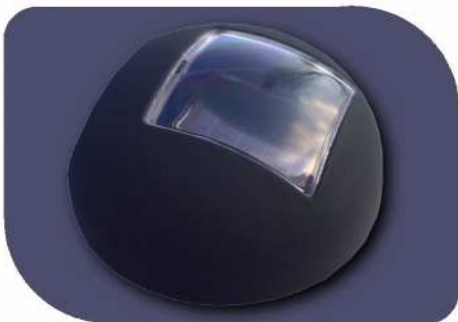

POWER **plus**[®]

BUG

**SOLAR POWERED
KEYHOLE LIGHT**

CE ROHS

POWERplus® Bug

Solar Powered
KEYHOLE LIGHT

With the Bug from POWERplus you always come home to a safe welcoming light at night. The Bug lights your keyholes and locks, making it simple, quick and easy to unlock your door. Simply press the Bug and the powerful built-in LED provides a bright light to make your keyhole and lock visible at night. After 25 seconds the Bug will automatically turn off.

During daylight the Bug will charge itself with the integrated powerful solar cell. So you never need batteries for this clever device.

Simple installation by using the strong self adhesive pad. Simple, safe and easy to use.

Push to illuminate keyholes and locks

Powerful solar cell

Ultra bright LED

Technical details

Item	Parameter	Unit
Maximum brightness	14.000	MCD
Weight	18	gram
Size diameter	4,6	cm
Size thickness	2,5	cm
Cycle time fully charged in direct sunlight	1.000	cycles
Time to fully charge the internal battery	12	hours
Charging current solar cell	2	mA
Battery	3,0	Volt Lithium 2032