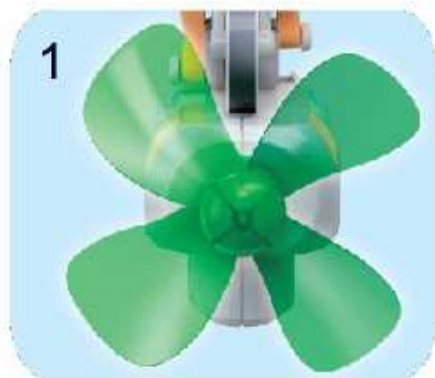

CHIPMUNK

POWER **plus**[®]
junior

EDUCATIONAL FUN
WIND POWERED
BIKER KIT

CE ROHS

POWERplus® Chipmunk

Educational Fun

Wind Powered Biker Kit

The new Chipmunk is a fun and educational item to mount on a bicycle or on a PET bottle.

The wind powers the propeller and generates energy. This energy is used to power an LED light and the cyclist who then pedals the bicycle.

Teach children about renewable energy and the power of nature.

Wind powered

LED light

Cycle movement