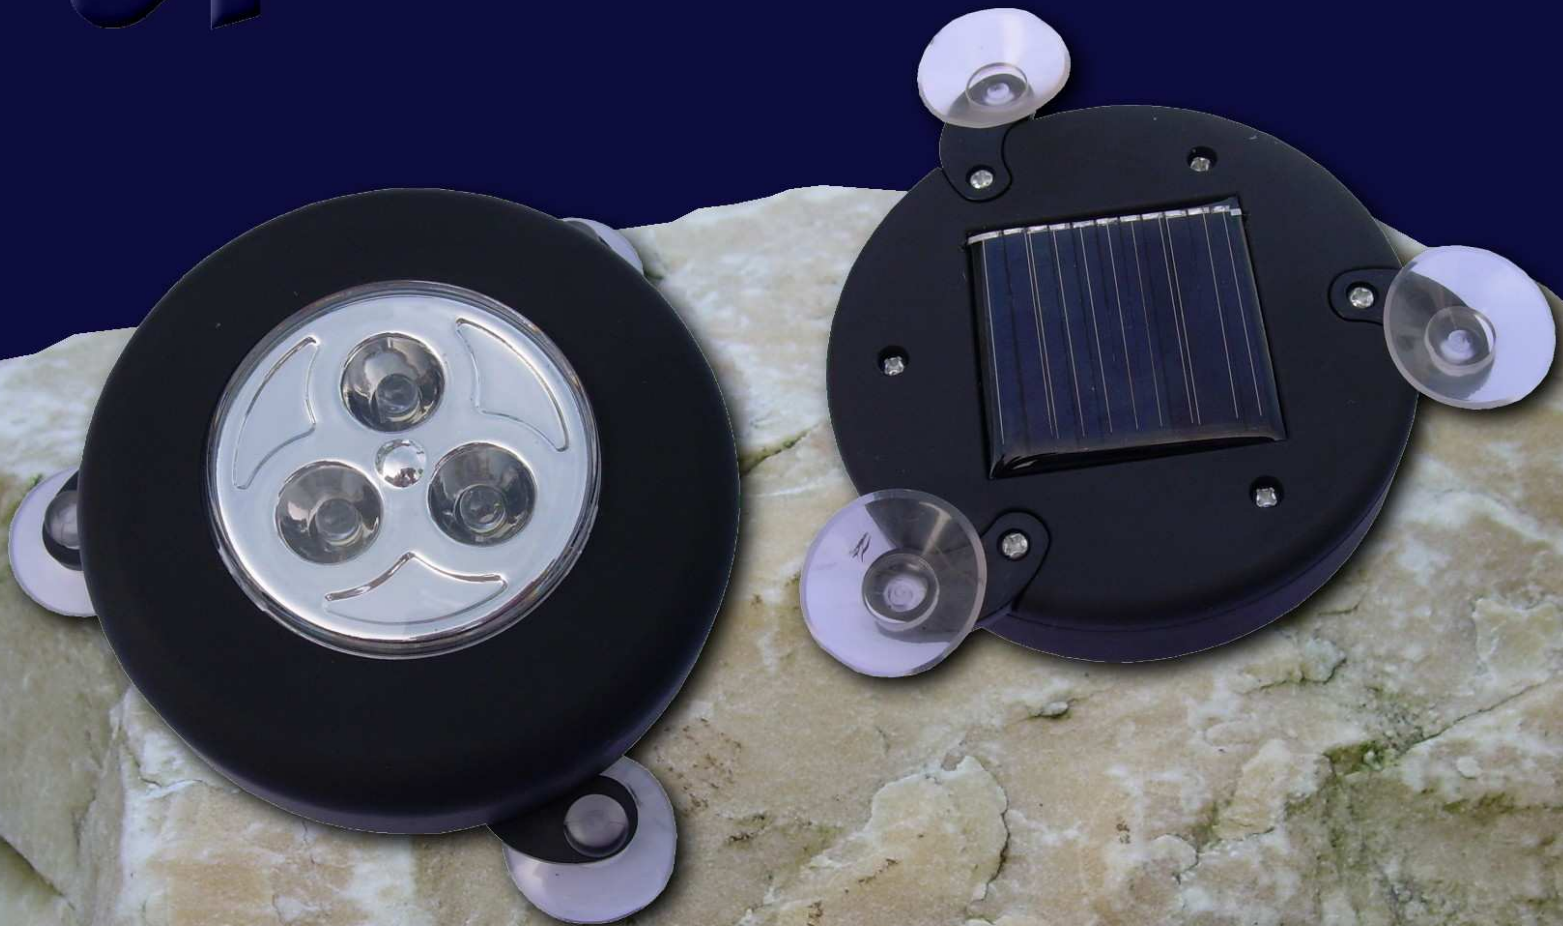

POWERplus[®]

SPIDER

**SOLAR POWERED
3 LED TOUCHLIGHT**

POWERplus® Spider

Solar Powered
3 LED Touch light

POWERplus® introduces the Spider, a handy and powerful 3 LED touch light.

The Spider can easily be mounted on glass or any other smooth surface thanks to the integrated suction cups. No screws, no tape, just place the Spider anywhere you want.

The integrated solar cell charges the internal battery. Just point the Spider to day - or sunlight (stick it on glass with the suction cups) and the Spider will charge itself.

For use at home, camping, car, boat, garden etc.
Easy, compact, free lighting!

Powerful 3 LED light

Integrated solar panel

Easily mounted with suction cups

Item	Parameter	Unit
3 LED	13,000	MCD
Battery Ni-MH	3.6 40	Volt mAh
LED lifetime	10,000	hours
Material	ABS, rubber coated	
Diameter (excl. suction cups)	7	cm