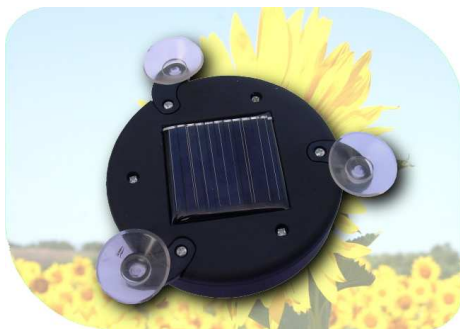

POWERplus[®]

SPIDER

**SOLAR POWERED
3 LED TOUCHLIGHT**

POWERplus® Spider

Solar Powered
3 LED Touch light

POWERplus® introduces the Spider, a handy and powerful 3 LED touch light.

The Spider can easily be mounted on glass or any other smooth surface thanks to the integrated suction cups. No screws, no tape, just place the Spider anywhere you want.

The integrated solar cell charges the internal battery. Just point the Spider to day - or sunlight (stick it on glass with the suction cups) and the Spider will charge itself.

For use at home, camping, car, boat, garden etc.
Easy, compact, free lighting!

Powerful 3 LED light

Integrated solar panel

Easily mounted with suction cups

Item	Parameter	Unit
3 LED	13,000	MCD
Battery Ni-MH	3.6 40	Volt mAh
LED lifetime	10,000	hours
Material	ABS, rubber coated	
Diameter (excl. suction cups)	7	cm