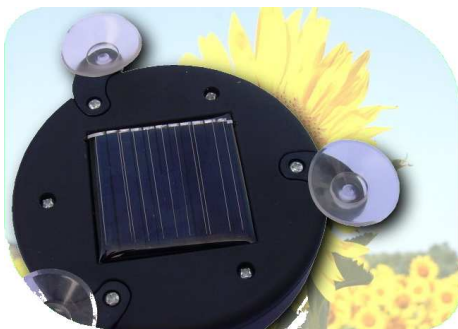

POWERplus[®]

SPIDER

**SOLAR POWERED
3 LED TOUCHLIGHT**

POWERplus® Spider

Solar Powered
3 LED Touch light

POWERplus® introduces the Spider, a handy and powerful 3 LED touch light.

The Spider can easily be mounted on glass or any other smooth surface thanks to the integrated suction cups. No screws, no tape, just place the Spider anywhere you want.

The integrated solar cell charges the internal battery. Just point the Spider to day - or sunlight (stick it on glass with the suction cups) and the Spider will charge itself.

For use at home, camping, car, boat, garden etc.
Easy, compact, free lighting!

Powerful 3 LED light

Integrated solar panel

Easily mounted with suction cups

Item	Parameter	Unit
3 LED	13,000	MCD
Battery Ni-MH	3.6 40	Volt mAh
LED lifetime	10,000	hours
Material	ABS, rubber coated	
Diameter (excl. suction cups)	7	cm